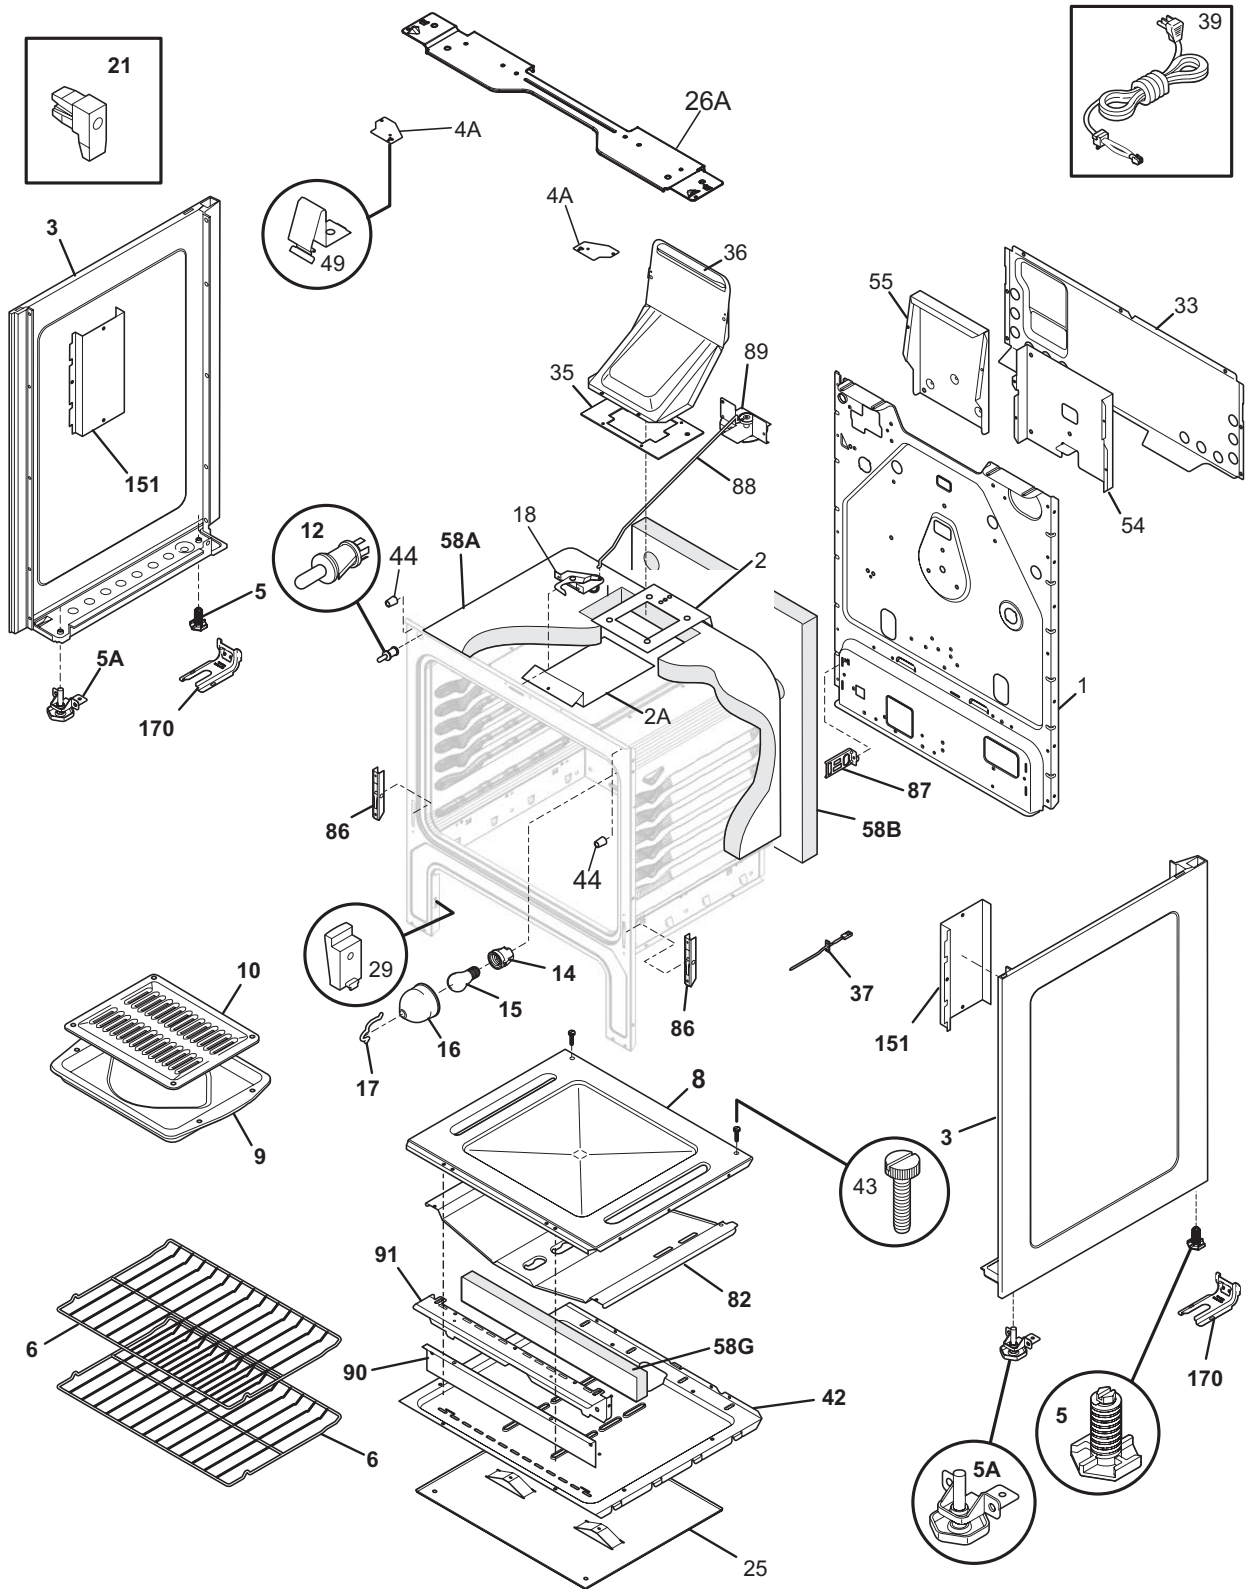

BODY

NOTE: Oven Liner N/A
Ass. du four N/A

T24V0085A

BODY

POS. NO	PART NO.	DESCRIPTION
1	316401600	Back, main
2	316437100	Brace, oven top
2A	316489200	Shield, heat
3	316400120	Panel, bodyside, bisque, RH
3	316400121	Panel, bodyside, bisque, LH
4A	316446900	Bracket, chassis, front, (2)
5	316272900	Screw, leveling, plastic, rear, (2)
5A	316407201	Leveling Leg Assy, metal, front, (2), bracket & leg
6	316496202	Rack, oven, (2)
8	316400603	Panel, oven bottom
9	316081900	Pan, broilerOPTIONAL ACCESSORY
10	316082000	Insert, broiler panOPTIONAL ACCESSORY
12	316445501	Switch, oven light, door frame
14	316116400	Receptacle, oven light
15	316538901	Lamp, oven light
16	08011086	Lens, oven light, glass
17	316087500	Retainer, lens
18 #	316405800	Latch Assembly, oven door
21	316408000	Clip, bodyside
25	316406200	Shield, heat, lower
26A	316498200	Bracket-support, chassis, aluminum
29	316407301	Glide, drawer, front
33	316405900	Shield, rear wall
35	316116600	Gasket, flue
36	316208901	Flue
37 #	316490000	Probe, oven temp
39	3202006	Cord, electric power
42	316400700	Shield, wool, lower
43	3131732	Screw, 8-18 x 1.438, oven bottom
44	316517600	Spacer, oven door
49	316234200	Clip, maintop mtg, (2)
54	316404200	Shield, heat
55	316404800	Shield, flue
58A	316403700	Insulation, oven wrapper
58B	316403600	Insulation, oven back
58G	08067973	Insulation, main front
82	316400801	Shield, bake burner
86	316441300	Receptacle, hinge
86*	316418901	Screw, trilobe, 10-32 x 5/16"
87	316401200	Bracket, harness
88	316232700	Rod, auto latch
89 #	316464300	Motor-latch
90	316401100	Shield, main front
91	316401000	Shield, front, burner
151	316404600	Shield, bodyside
170	5303935180	Anti-tip Kit, w/bracket, screw
170*	316107200	Bracket, anti-tip
170*	316112500	Template, anti-tip
170*	316116000	Screw, concrete, 1.75", anti-tip brkt
* #	316416641	Harness, wiring, main
*	316432800	Clip, wire
*	5304414035	Paint, touch-up, bisque
*	316021105	Screw, hex head cup pt, 8-18 x 0.375, black
*	316021108	Screw, cup pt, 8-18 x 0.375, chrome
*	316021110	Screw, 8-18 x 0.5, black
*	316089500	Screw, 10-16 x .486
*	5303285179	Screw, wafer head, 8-32T x 0.500, black